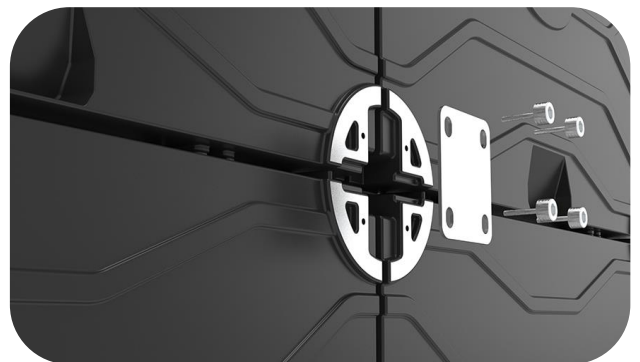

Seamless Splicing

320*160mm standard universal module, which can achieve seamless splicing and has no limitation on the size of the whole screen.

High Refresh Rate

Effectively reduce image flickering and jitter, reduce eye fatigue, and make users more comfortable when viewing the screen.

Noise free. Ensure you a quite operation environment.

Wide Viewing Angle 160°

IS series provide wider viewing angles and pixel-perfect imagery which is a real advance over the traditional LCD and DLP video wall.

Corner Protection

Protect the four corners of the module and the cabinet from being bumped during installation and maintenance.

Front Maintenance

Front maintenance of the module is fast and convenient, and it can be installed on the wall to save space.