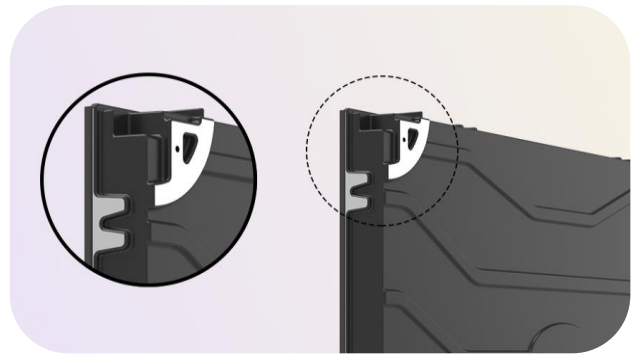

INDOOR FIXED LED DISPLAY

RETOP IS SERIES

Die Casting Aluminum Process

50mm thick panel with a weight of 6.5kg, less expensive to transport and effortless to install.

Conventional

IS Series

Conventional

Retop IS Series

Seamless Splicing

320*160mm standard universal module, which can achieve seamless splicing and has no limitation on the size of the whole screen.

High Refresh Rate

Effectively reduce image flickering and jitter, reduce eye fatigue, and make users more comfortable when viewing the screen.

Noise free. Ensure you a quite operation environment.

Wide Viewing Angle 160°

IS series provide wider viewing angles and pixel-perfect imagery which is a real advance over the traditional LCD and DLP video wall.