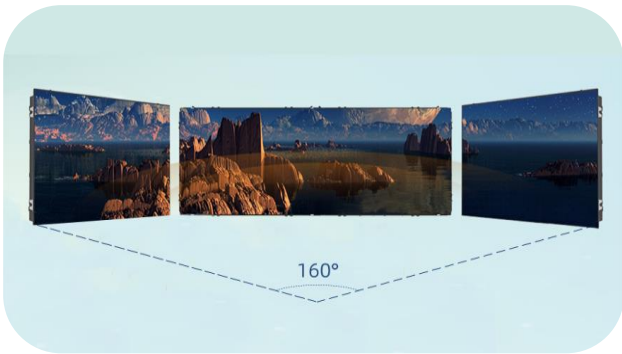

Seamless Splicing

320*160mm standard universal module, which can achieve seamless splicing and has no limitation on the size of the whole screen.

High Refresh Rate

Effectively reduce image flickering and jitter, reduce eye fatigue, and make users more comfortable when viewing the screen.

Noise free. Ensure you a quite operation environment.

Wide Viewing Angle 160°

IS series provide wider viewing angles and pixel-perfect imagery which is a real advance over the traditional LCD and DLP video wall.