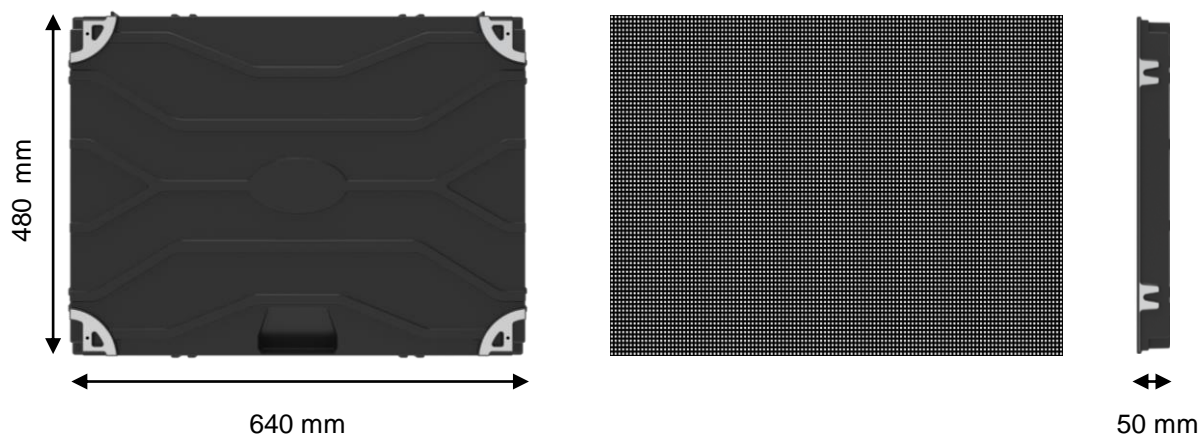

Express Installation

The connection piece is used to install the cabinet, which is simple and easy to operate.

Product Specifications

Product	P1.2	P1.5	P1.8	P2	P2.5	P3	P4
Led Type	SMD 1010	SMD 1010/1212	SMD 1515	SMD 1515	SMD 2020	SMD 2020	SMD 2020
Pixel Pitch(mm)	1.25	1.538	1.86	2	2.5	3.33	4
Module Size (mm)	320×160						
Cabinet Size (mm)	640×480×50						
Weight (Kg)	6.5±5%						
Brightness (Nit)	> 800						
Max Power Consumption (W/m ²)	800	800	600	600	600	600	600
Avg Power Consumption (W/m ²)	240	240	180	180	180	180	180
Refresh Rate (Hz)	1,920-3,840						
Gray Scale (Bit)	13-14						
Cabinet Material	Aluminum Diecasting						
Viewing Angle (H/V)	160° / 160°						
IP Rating	IP 30						
Service Ability	Front						