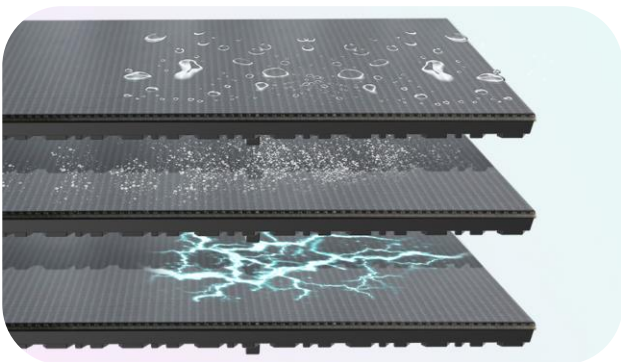

Brilliant Color

Higher refresh rate, exquisite image quality offering shocking visual experiences.

Quick Installation

The FC-H series uses a strong magnet design to ensure stable adsorption, making installation and removal easier.

Fully Front Maintenance

The module adopts a fully front-maintenance design, which can be easily maintained with dedicated front-maintenance tools.

Rubber Back Shell

PCB uses flexible soft board, rubber bottom shell and mask can realize any distortion radian.

Seamless Splicing

320*160mm standard universal module, which can achieve seamless splicing and has no limitation on the size of the whole screen.

Wide Viewing Angle 160°

FC-H series provide wider viewing angles and pixel perfect imagery.

Immersive Solution

Flexible screen design can be customized according to customer needs, including scrolling, bending, and swinging effects.

GOB High Reliability (Optional)

Moisture-proof, dust-proof, and anti-static, providing strong guarantees for the stability and reliability of ultra-high-definition display.