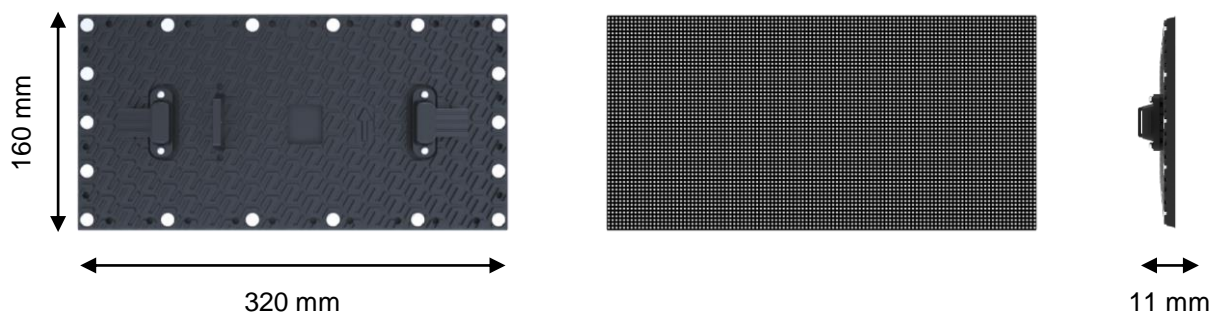

Seamless Splicing

320*160mm standard universal module, which can achieve seamless splicing and has no limitation on the size of the whole screen.

Wide Viewing Angle 160°

FC-H series provide wider viewing angles and pixel perfect imagery.

EMC Class A

EMC standards and EMC Class A available for high-end requirements.

Product Specifications

Product	FC-H2.5	FC-H2.9	FC-H4
Led Type	SMD 1415	SMD 1921	SMD 1921
Pixel Pitch(mm)	2.5	2.9	4
Module Size (mm)	320 × 160		
Resolution of Module (WxH)	128 × 64	108 × 54	80 × 40
Weight (Kg)	0.65 ± 5%		
Brightness (Nit)	3,000 - 5,000	3,000 - 5,000	3,000 - 5,000
Max Power Consumption (W/m ²)	860	780	780
Avg Power Consumption (W/m ²)	260	250	250
Refresh Rate (Hz)	1,920-3,840		
Operating Temp/Humidity	-20 - 50°C / 10% - 80%		
Storage Temp/Humidity	-30 - 60°C / 10% - 90%		
Viewing Angle (H/V)	160° / 160°		
Cooling	Natural Cooling		
EMC	Class A		
IP Rating	IP65		
Service Ability	Front		