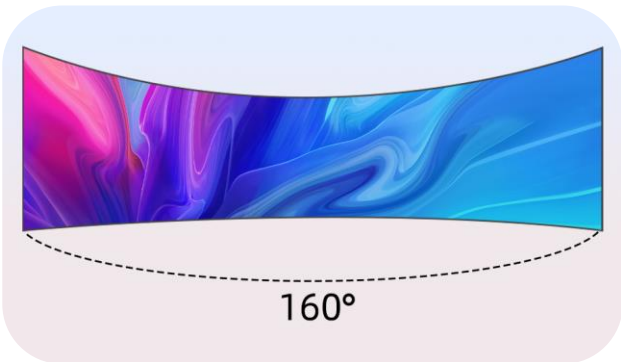

Fully Front Maintenance

The module adopts a fully front-maintenance design, which can be easily maintained with dedicated front-maintenance tools.

Rubber Back Shell

PCB uses flexible soft board, rubber bottom shell and mask can realize any distortion radian.

Seamless Splicing

320*160mm standard universal module, which can achieve seamless splicing and has no limitation on the size of the whole screen.

Wide Viewing Angle 160°

FC-H series provide wider viewing angles and pixel perfect imagery.