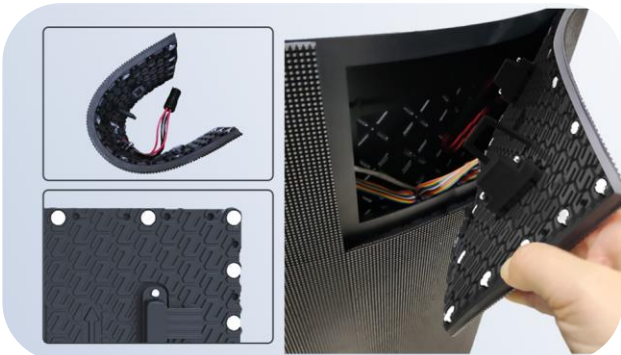

OUTDOOR FLEXIBLE MODULE

RETOP FC-H SERIES

Ultra Light & Slim

11mm

0.65Kg

11mm thick module with a weight of 0.65kg, less expensive to transport and effortless to install.

IP65 High Protection

IP65 water proof module with excellent protection to withstand extreme weather conditions.

Brilliant Color

Higher refresh rate, exquisite image quality offering shocking visual experiences.

Quick Installation

The FC-H series uses a strong magnet design to ensure stable adsorption, making installation and removal easier.

Fully Front Maintenance

The module adopts a fully front-maintenance design, which can be easily maintained with dedicated front-maintenance tools.

Rubber Back Shell

PCB uses flexible soft board, rubber bottom shell and mask can realize any distortion radian.

Seamless Splicing

320*160mm standard universal module, which can achieve seamless splicing and has no limitation on the size of the whole screen.

Wide Viewing Angle 160°

FC-H series provide wider viewing angles and pixel perfect imagery.